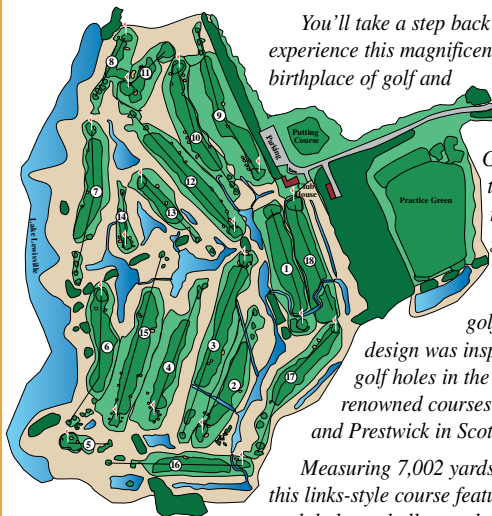

REACH NEW CUSTOMERS. GROW YOUR BUSINESS.

- > Scorecard Advertising
- > Online Advertising
- > And more...

www.AmericanGolf.com/advertising

RATINGS/SLOPE

	Men	Women
Yellow	73.2/128	-
Black	71.0/122	77.7/132
White	68.9/116	74.6/125
Green	65.6/111	71.5/117

USGA RULES GOVERN ALL PLAY

- Native grass areas may be played as a Lateral Hazard where not marked as out of bounds. (Please do not drive golf carts into the native grass areas).
- Please keep pace with the group in front of you.
- Please keep carts on the paths on all par 3s, and when otherwise directed.
- Please rake bunkers, sand divots, and repair ball marks.
- Sprinkler heads are measured to the center of the green.
- You are responsible for any injury to people or damage to property caused by your actions, including errant golf shots.

You'll take a step back in time as you experience this magnificent tribute to the birthplace of golf and its rich traditions. Just outside of Dallas, Texas, The Tribute Golf Club features the finest elements of traditional Scottish golf. Characterized by wind-swept dunes and seawashed grasses, golf architect Tripp Davis' design was inspired by the greatest golf holes in the world from such renowned courses as St. Andrews, Troon and Prestwick in Scotland.

Measuring 7,002 yards from the back tees, this links-style course features four sets of tees on each hole to challenge players of all skill levels. Even the beautiful clubhouse at the Tribute has been styled after the classic structures of Scotland and serves as a place to experience warm Scottish hospitality.

American Golf.
www.americangolf.com

1000 LEBANON • THE COLONY, TEXAS 75056
(972) 370-5465 • www.thetributegolfinks.com

12/2012